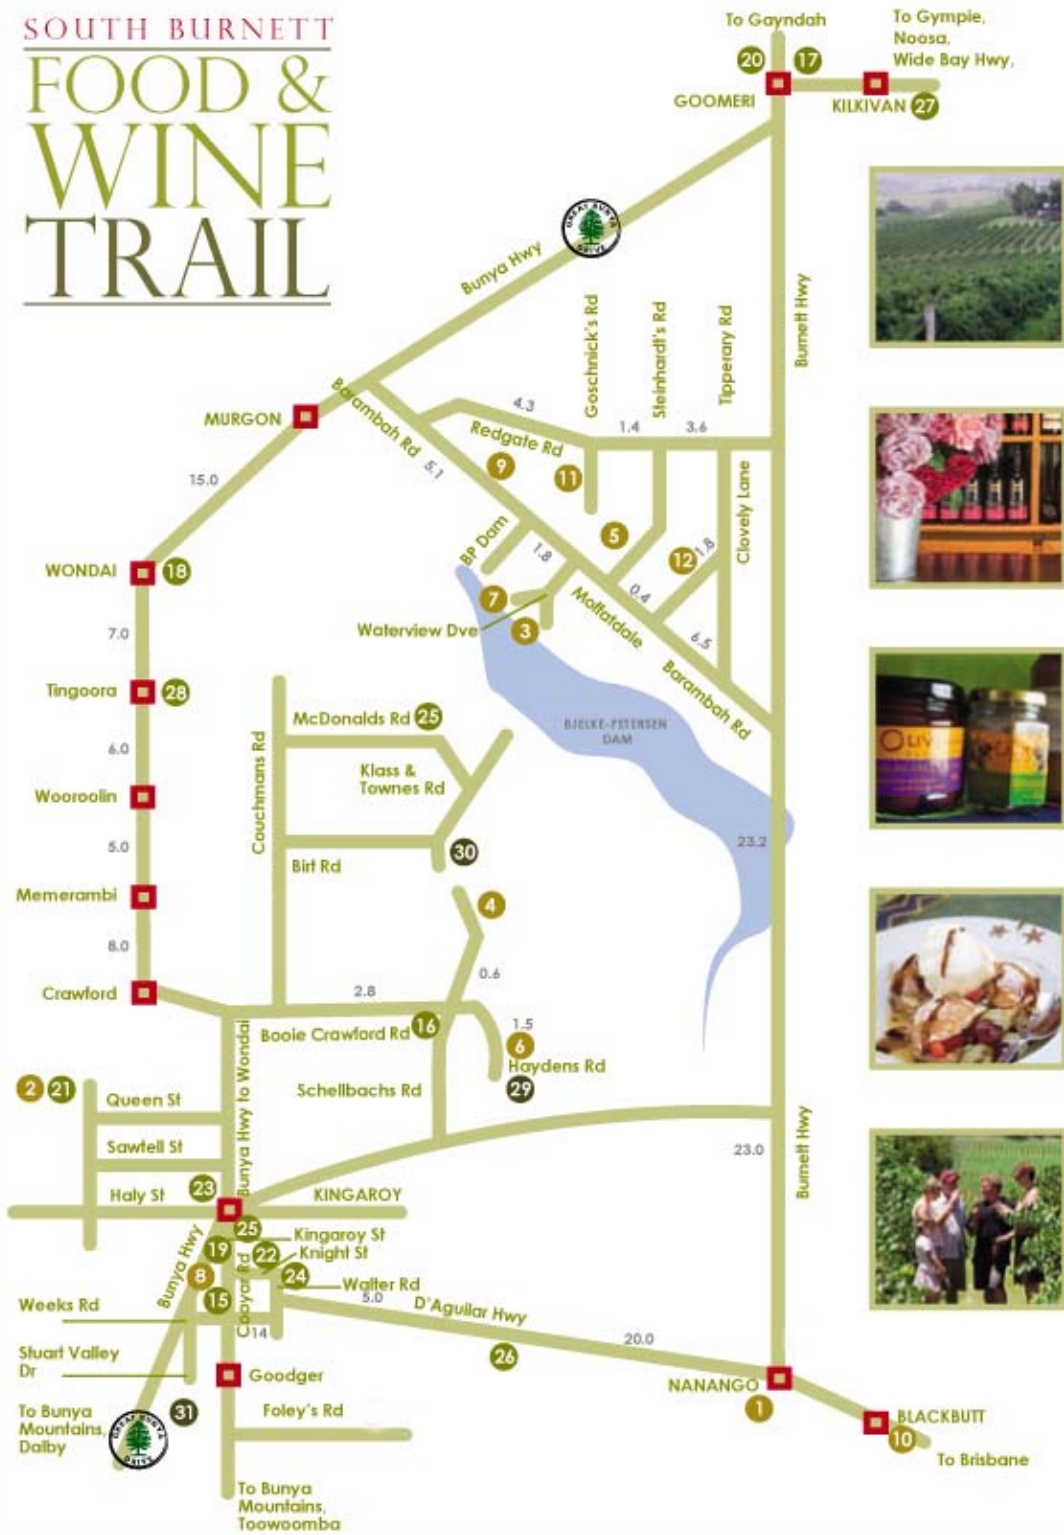

## WINERIES

1. ARABESQUE WINES
2. BARAMBAH WINES
3. BRIDGEMAN  
DOWNS CELLARS
4. CAPTAINS PADDOCK
5. CLOVELY ESTATE
6. CRANE WINES
7. DUSTY HILL WINES
8. KINGSLEY GROVE ESTATE
9. MOFFATDALE RIDGE WINES
10. MOUNT ENGLAND ESTATE
11. RODERICK FINE WINE

## EATERIES

15. ARTISTS COTTAGE AND CAFÉ
16. BELL TOWER RESTAURANT
17. CHESEWORLD GOOMERI
18. DIMITIES COTTAGE RESTAURANT & TEA GARDENS
19. 'EXPLORERS RESTAURANT' BURKE & WILLS MOTEL
20. THE GRAPE & THE OLIVE RESTAURANT
21. KINGARROY CHEESE
22. KINGARROY COUNTRY MOTEL

## 23. KINGARROY HOTEL-MOTEL

24. MOTEL OASIS & MIDNIGHT  
LICENSED RESTAURANT
25. PIONEER MOTEL
26. POTTIQUE LAVENDER FARM
27. THE LEFT BANK CAFÉ & B&B
28. TINGOORA HOTEL

## ACCOMMODATION

29. DESHONS RETREAT
30. HILLVIEW COTTAGS
31. TAABINGA HOMESTEAD